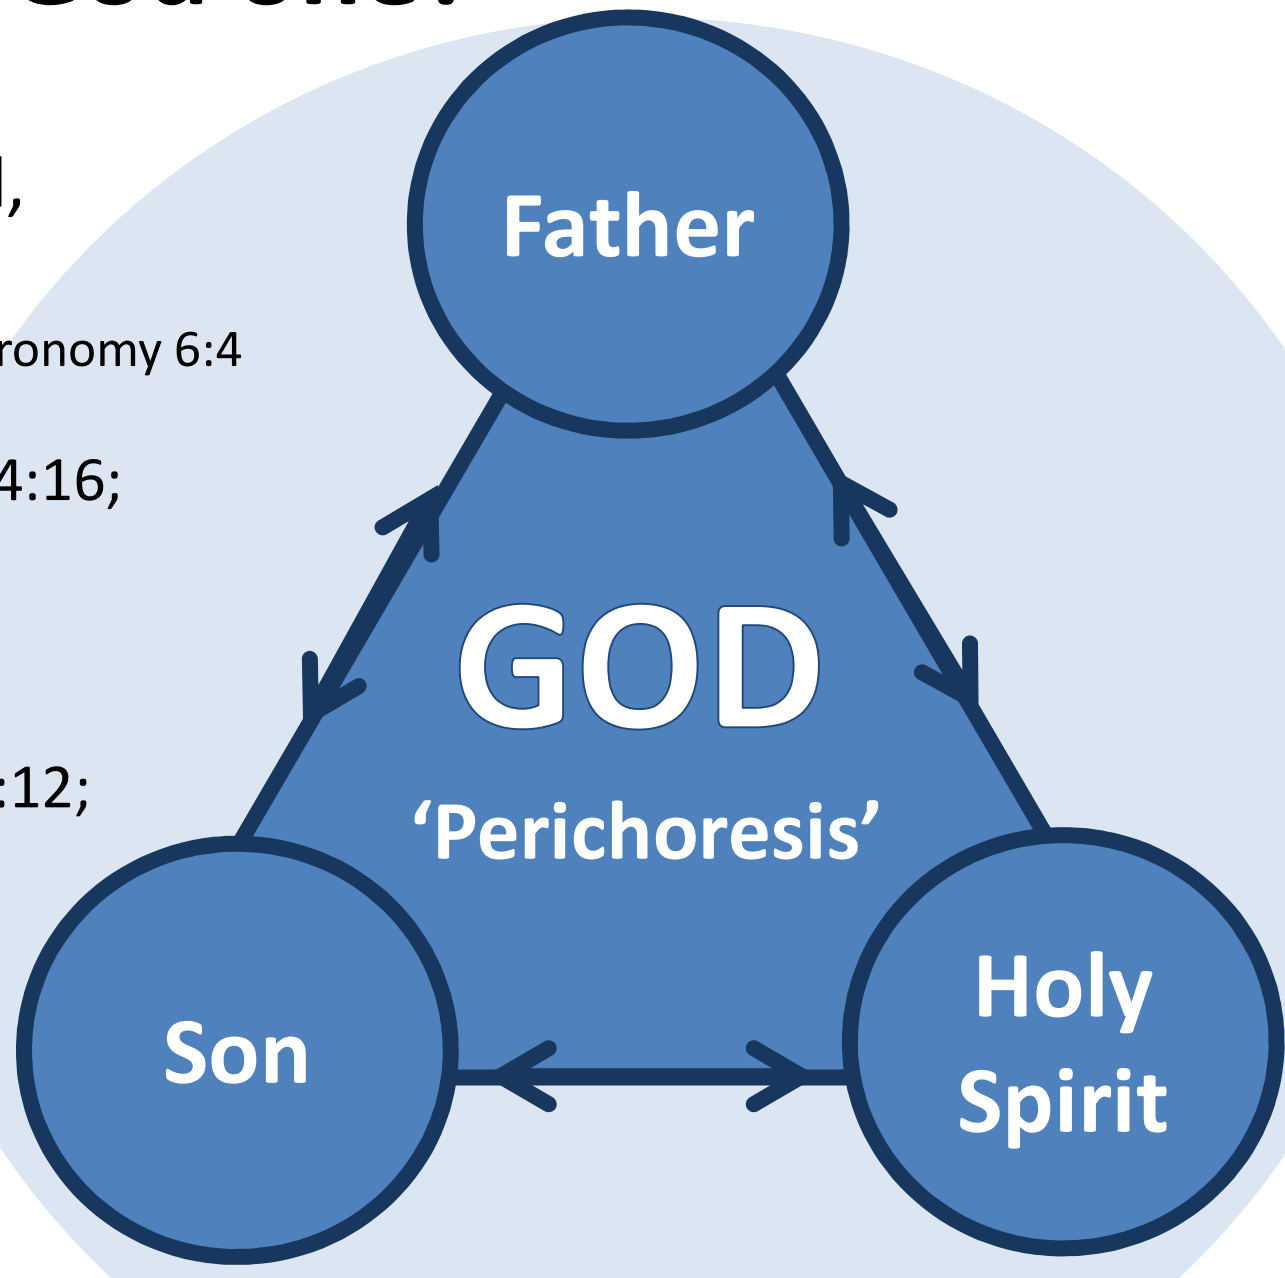

How is this God one?

Hear O Israel:

The LORD our God,
the LORD is one.

Deuteronomy 6:4

Genesis 2:24; 11:6; 34:16;

Exodus 24:3; 26:6;

Joshua 9:2; 10:42;

2 Samuel 2:25;

2 Chronicles 5:12; 30:12;

Ezra 6:24;

John 17:11,20-21