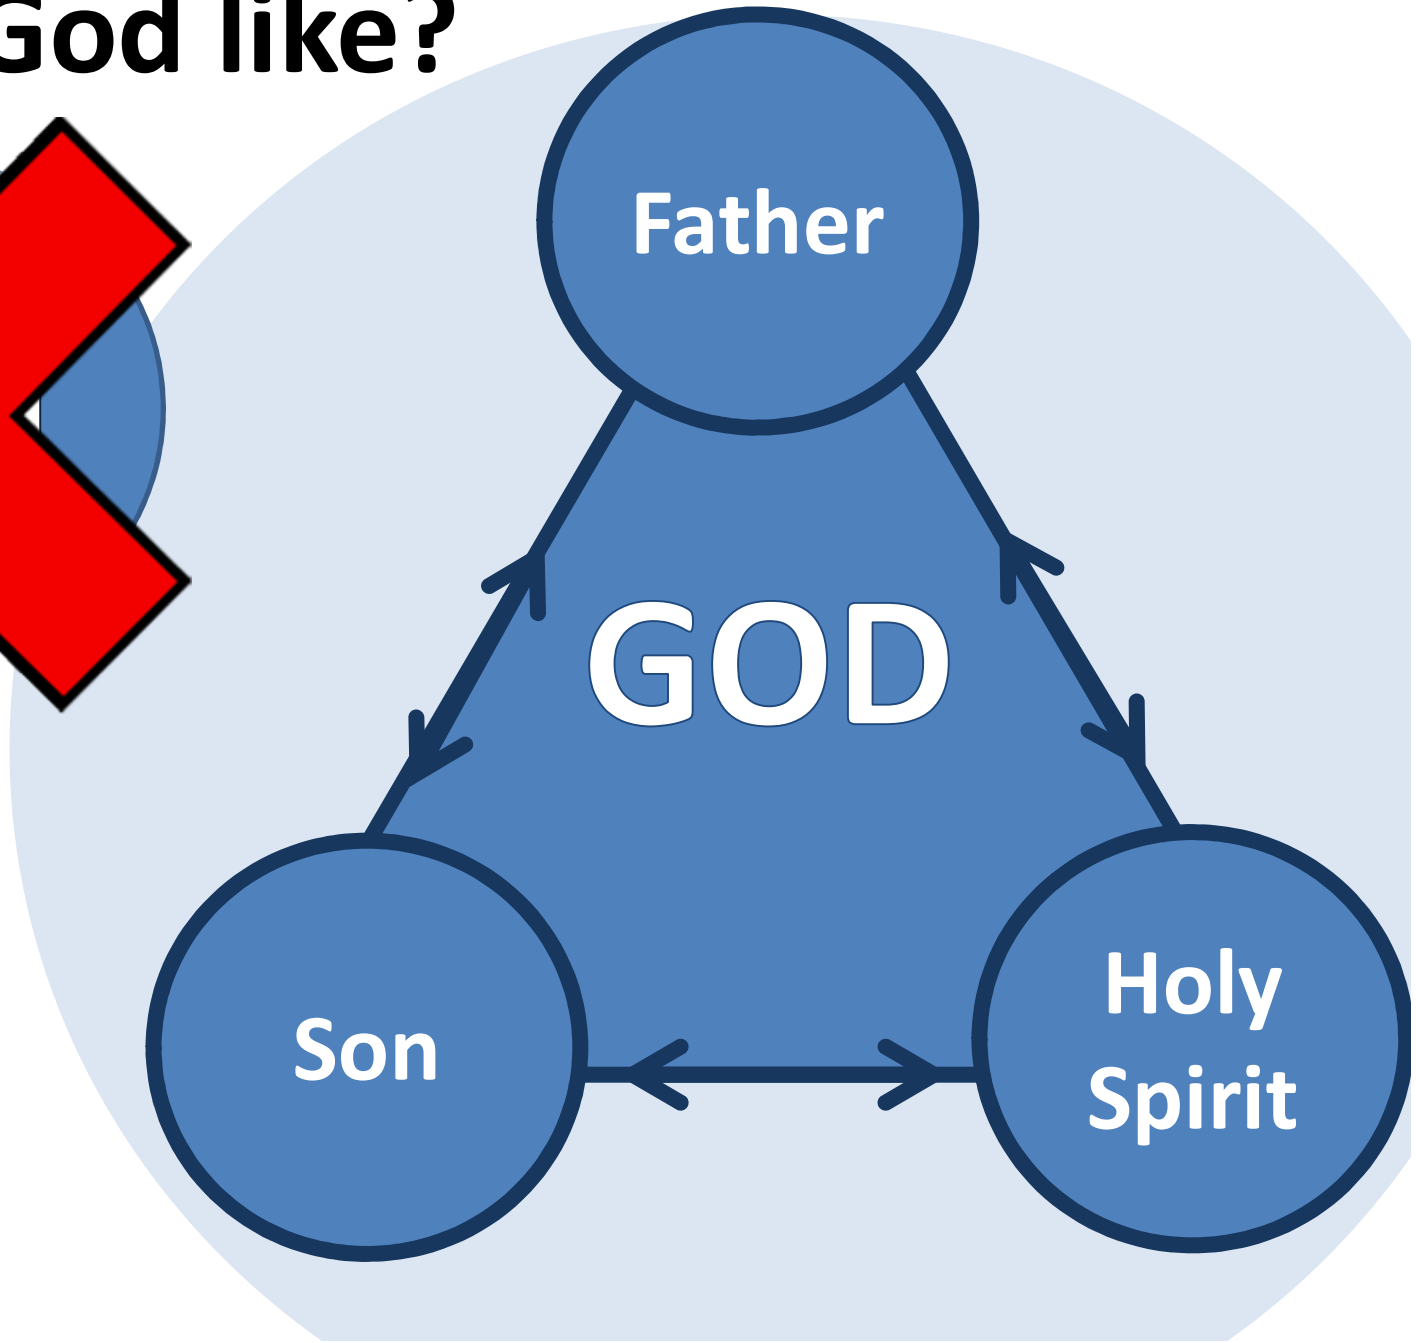

What kind of God is the God Jesus reveals?

Outgoing God | Outgoing People

What kind of God is the God Jesus reveals?

QUESTION:

What was God doing in the beginning?

What is God like?

What is God like?

“Because you are sons, God sent the Spirit of his Son into our hearts, the Spirit who calls out, “Abba, Father.”

4 But when the time had fully come, God [the Father] sent His Son, born of a Woman,

4 Weeks

6 Weeks

12 Weeks

20 Weeks

32 weeks

⁴ But when the time had fully come, God [the Father] sent His Son, born of a Woman, born under the law

⁵ to redeem those under law, that we might receive the full rights of sons.

⁶ Because you are sons, God sent the Spirit of His Son into our hearts, the Spirit who calls out, “Abba, Father.”

How is this God three?