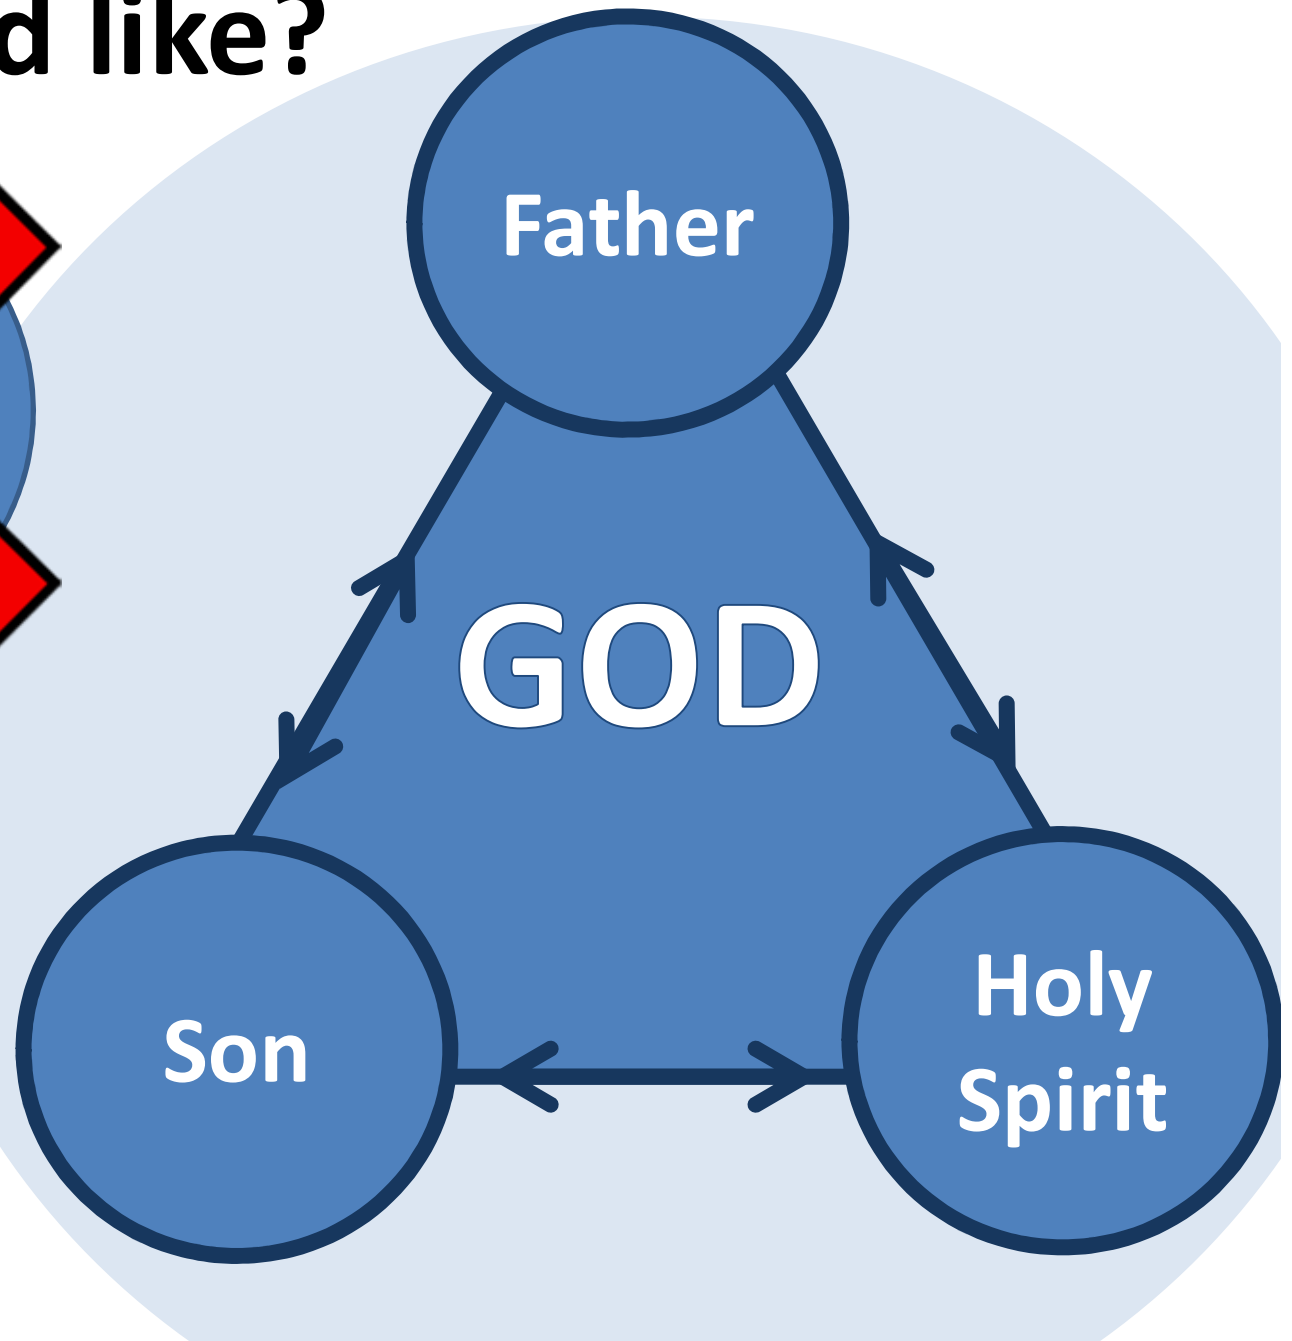

What kind of God is the God Jesus reveals?

Outgoing God | Outgoing People

What kind of God is the God Jesus reveals?

QUESTION:

What was God doing in the beginning?

What is God like?

What is God like?

“Because you are sons, God sent the Spirit of his Son into our hearts, the Spirit who calls out, “Abba, Father.”

4 But when the time had fully come, God [the Father] sent His Son, born of a Woman,

4 Weeks

6 Weeks

12 Weeks

20 Weeks

32 weeks

⁴ But when the time had fully come, God [the Father] sent His Son, born of a Woman, born under the law