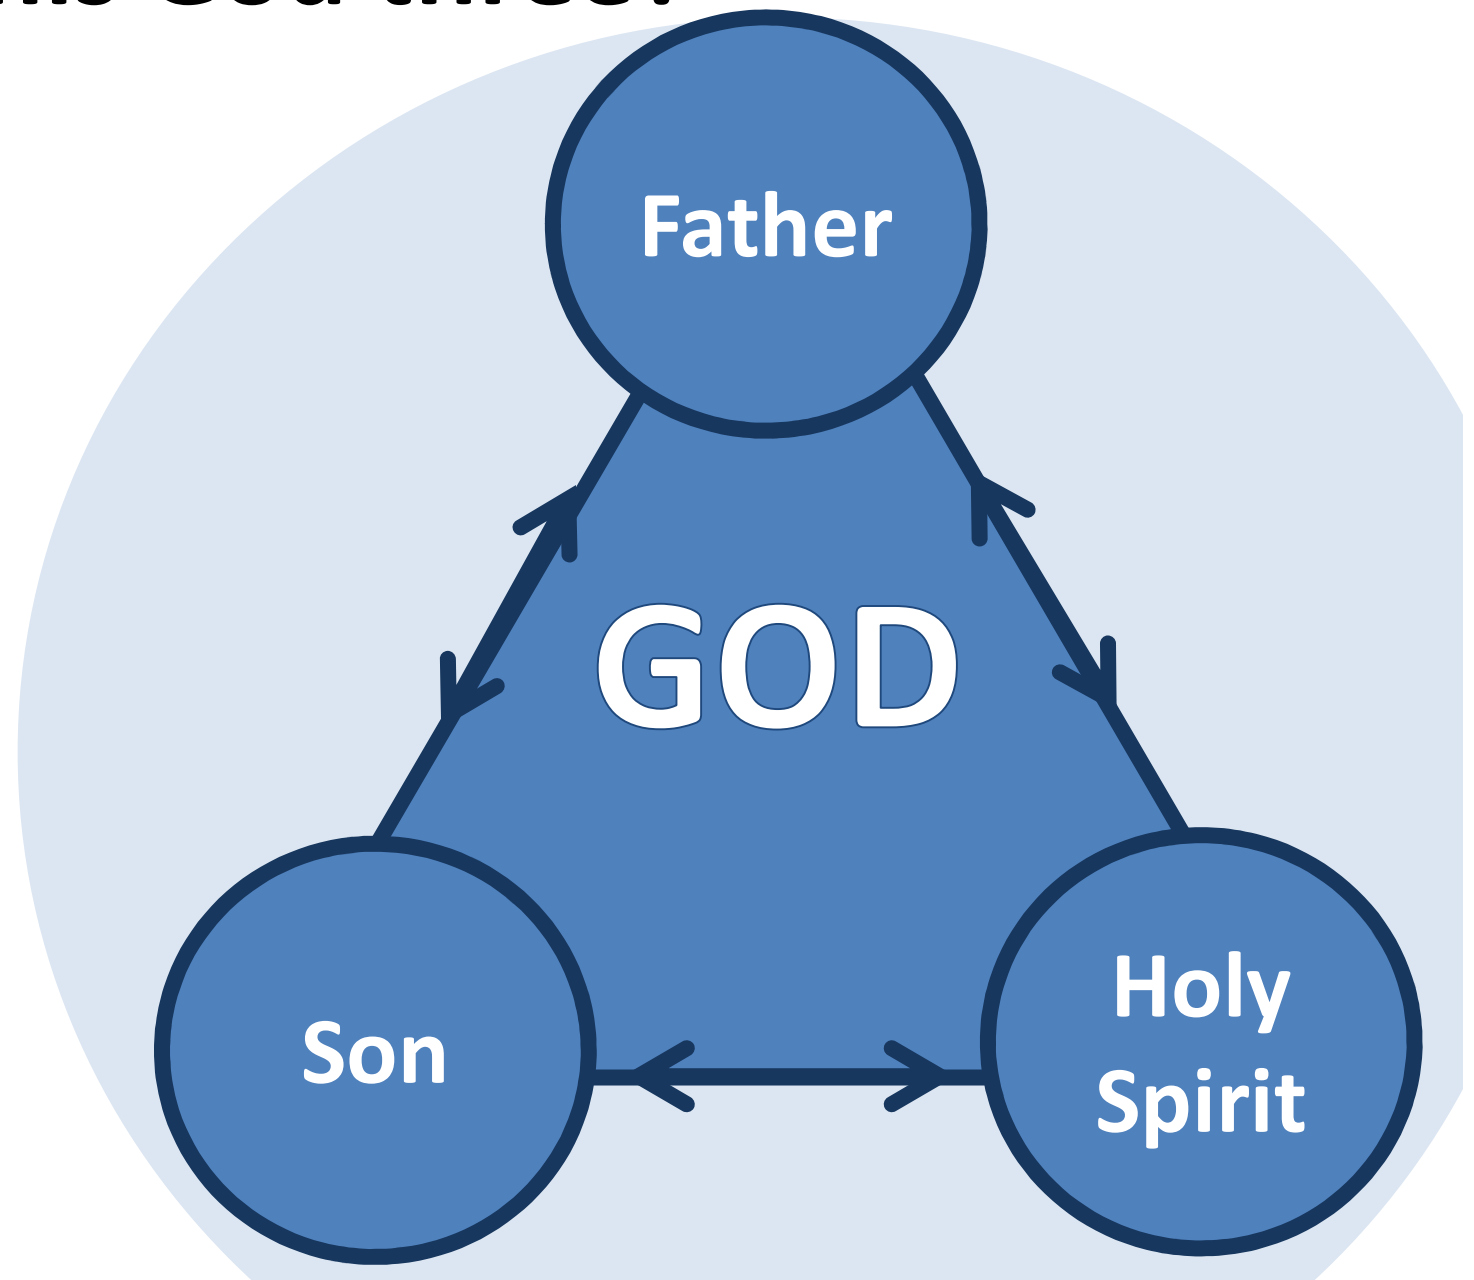

4 But when the time had fully come, God [the Father] sent His Son, born of a Woman,

4 Weeks

6 Weeks

12 Weeks

20 Weeks

32 weeks

⁴ But when the time had fully come, God [the Father] sent His Son, born of a Woman, born under the law

⁵ to redeem those under law, that we might receive the full rights of sons.

⁶ Because you are sons, God sent the Spirit of His Son into our hearts, the Spirit who calls out, “Abba, Father.”

How is this God three?