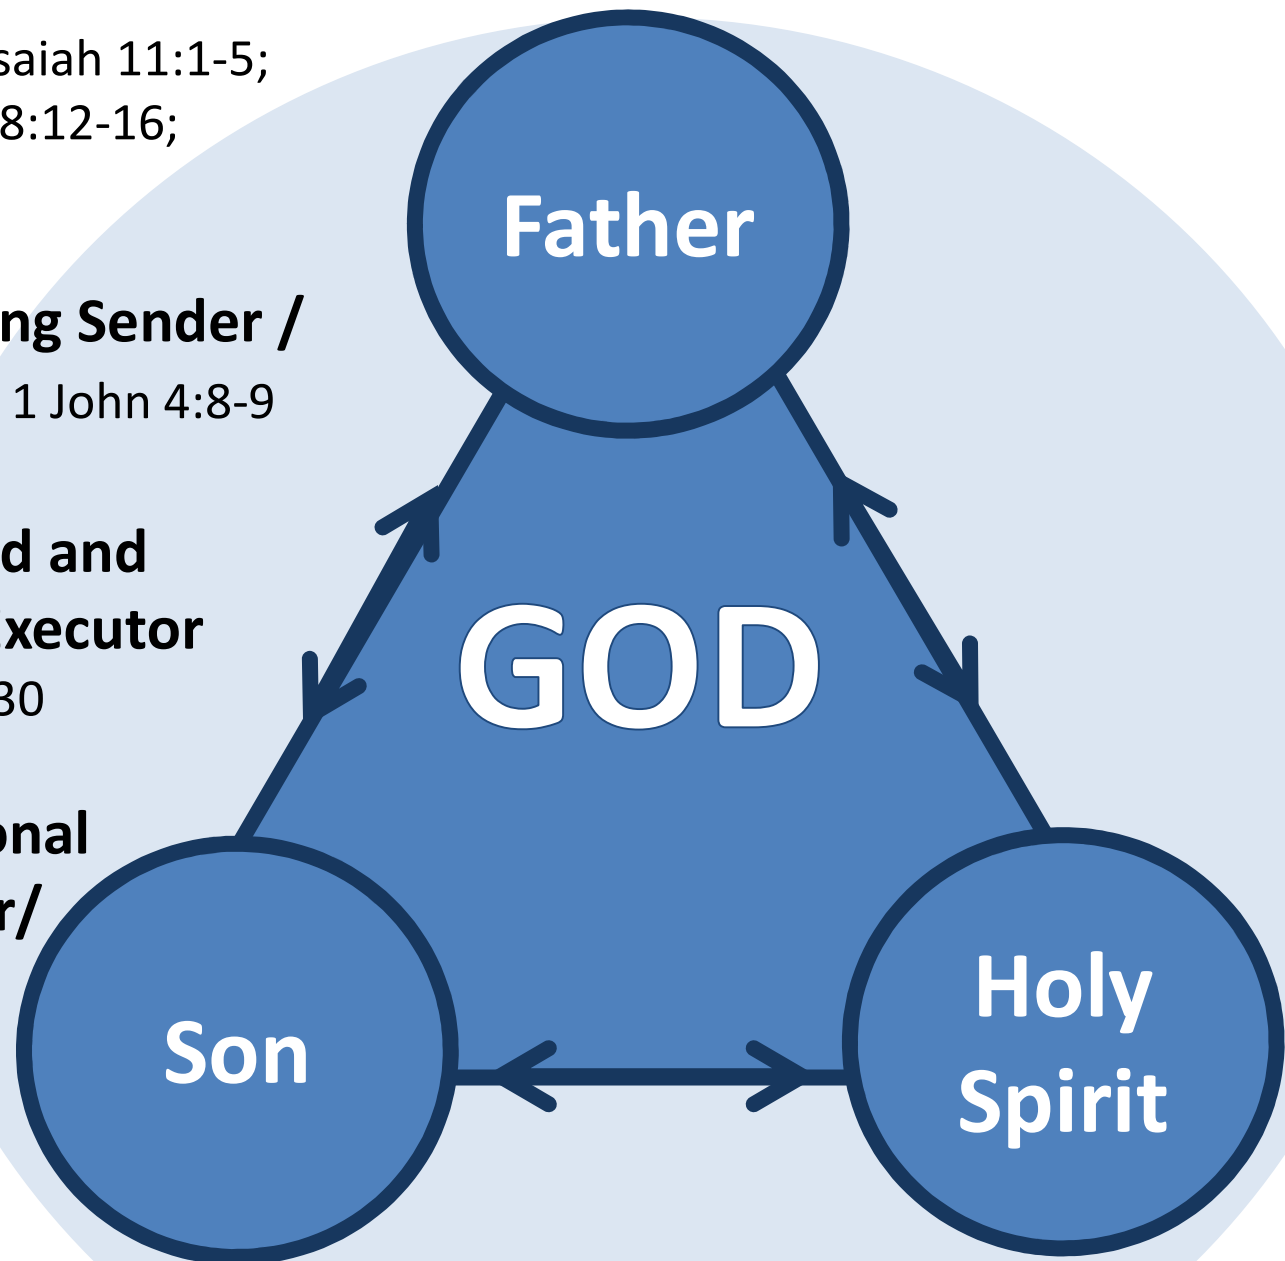

The roles of the Persons

2 Corinthians 13:14; Isaiah 11:1-5;
Isaiah 42:1-4; Isaiah 48:12-16;
Isaiah 61:1-3

The Father is the Loving Sender / Initiator - John 3:16, 35; 1 John 4:8-9

The Son is the Beloved and Obedient Sent-One/Executor

Psalm 40:7-8; John 5:30

The Spirit is the Personal Empowerer/Perfector/

Applier - Acts 10:38;
Romans 8:14-16